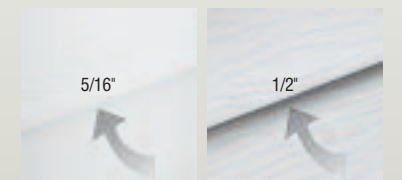

Added Dimension Universal steel siding's generously proportioned 1/2" butt height adds greater dimension and style with dramatic shadow lines.