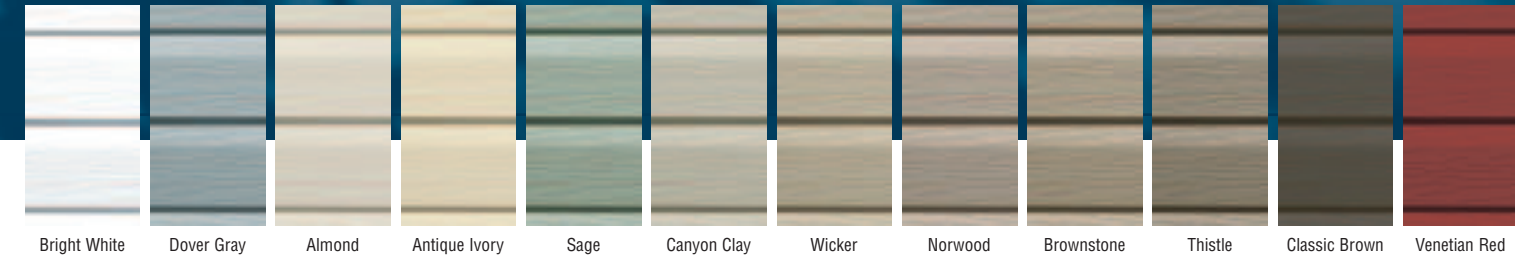

12" Vertical Board & Batten

Color Palette

Bright White Dover Gray Almond Antique Ivory Sage Canyon Clay Wicker Norwood Brownstone Thistle Classic Brown Venetian Red

Exclusively Yours Call upon the superior craftsmanship of Universal steel siding to give your home an exquisite finish. The versatile profiles and richly detailed woodgrain texture will beautifully complement a variety of architectural styles.