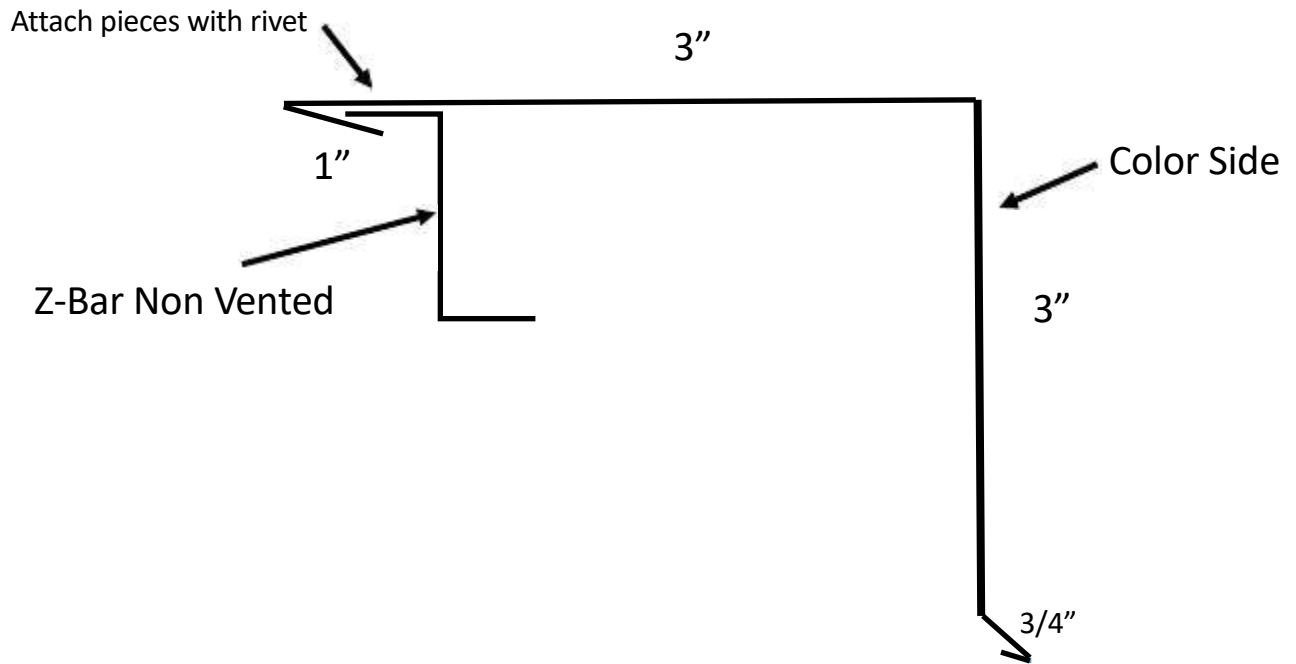

# **Hardy Standing Seam Trims**

**We can bend  
custom trims to  
your specs.**

**ALL Trims are 10' in  
length.**

**ALL STANDING SEAM TRIMS ARE NOT-RETURNABLE**

# New Style Standing Seam Gable Trim (Hidden Fastener, Comes with Z-Bar)

Drip Edge