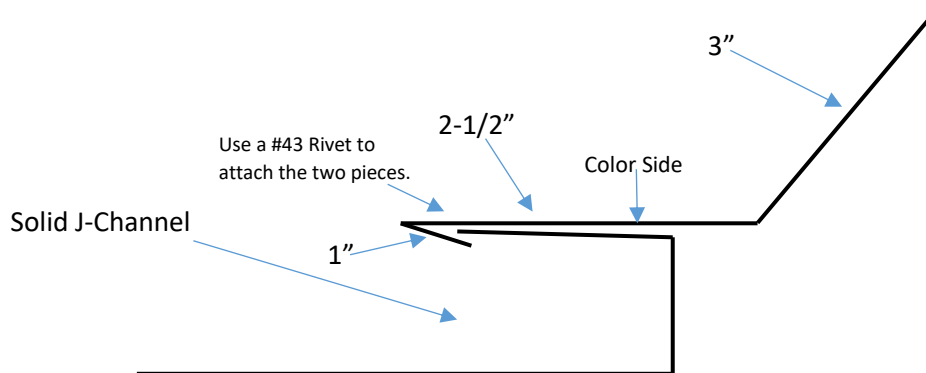

Standing Seam End/Head Wall Flashing w/Solid J-Channel

(10ft Length, Hidden Fastener)

ALL STANDING SEAM TRIMS ARE NOT RETURNABLE

ALL STANDING SEAM TRIMS ARE NOT RETURNABLE