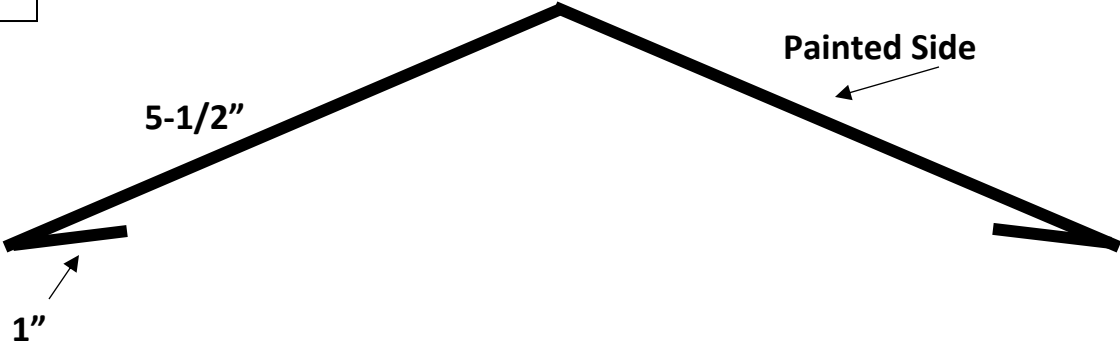

Hardy Standing Seam Trims

ALL STANDING SEAM TRIMS ARE NOT RETURNABLE

Ridge Cap

Hardy Standing Seam Trims

ALL STANDING SEAM TRIMS ARE NOT RETURNABLE