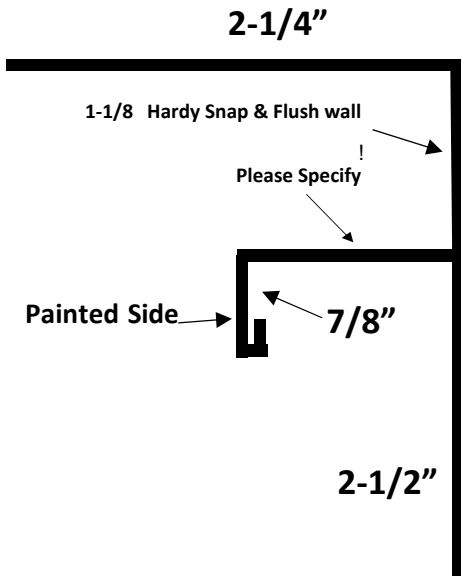

Standing Seam Exposed Fastener Trim

SS- FJ Channel 10'

Non-Returnable