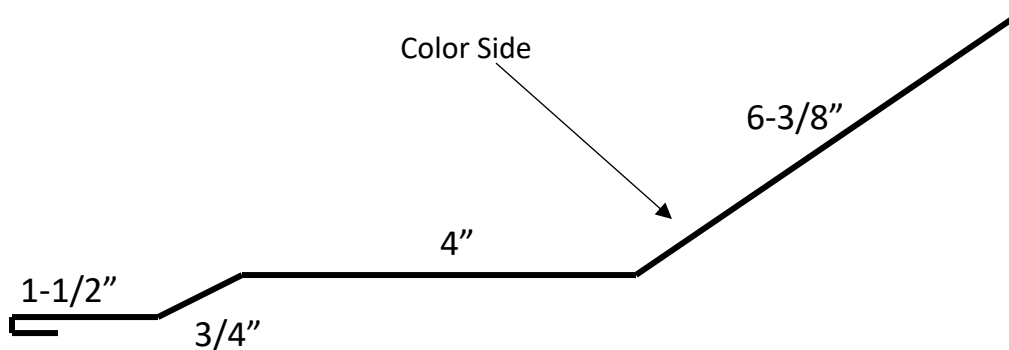

Standing Seam Exposed Fastener Trim

EX-Ridge Cap 10'

Non-Returnable

Color Side

EX-Gable Trim 10'

Non-Returnable

EX-Inside Transition/Pitch Break 10'

Non-Returnable