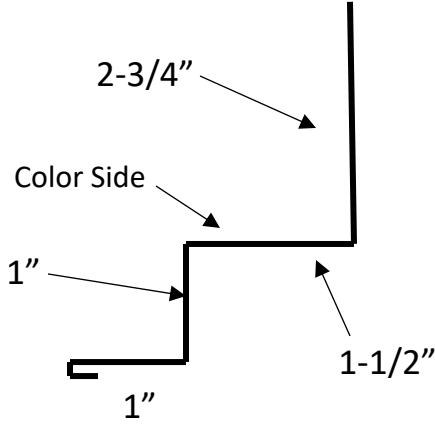

Standing Seam Exposed Fastener Trim

EX-Side Wall 10'

Non-Returnable