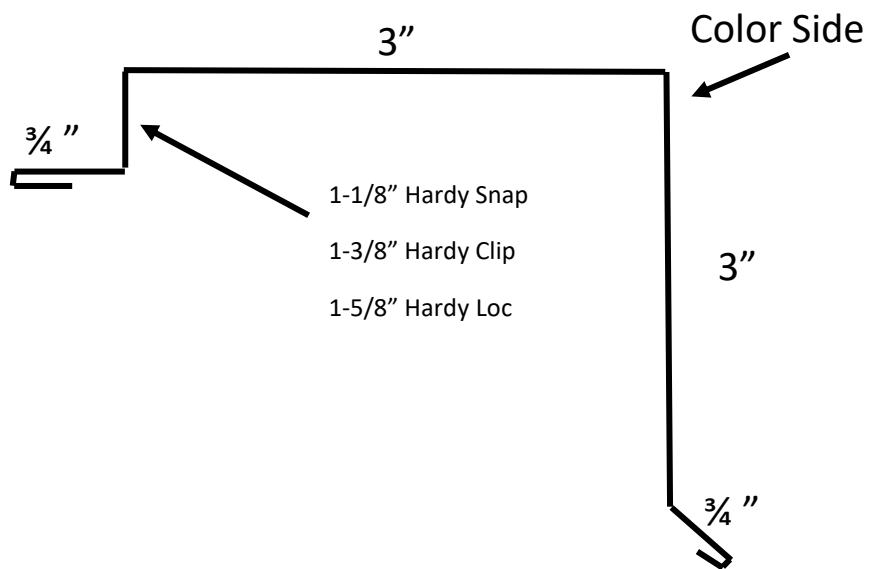

EX-Gable Trim 10'

Non-Returnable

EX-Inside Transition/Pitch Break 10'

Non-Returnable