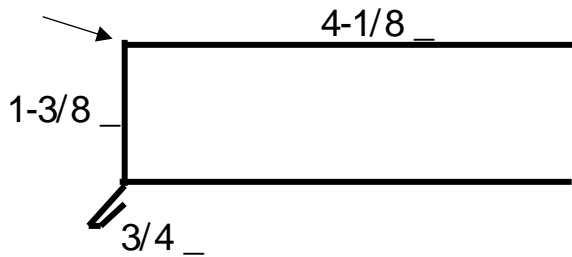

**FASCIA TRIMS**

**Box Gutter 29ga, 26ga, 24ga, or 22ga**

Does not include Ends, you will need to fabricate your own ends using a hand bender.

**StandingSeamExposedFastenerTrim**

**EXNew ConstructionDrip 10 [**  
Non-Returnable