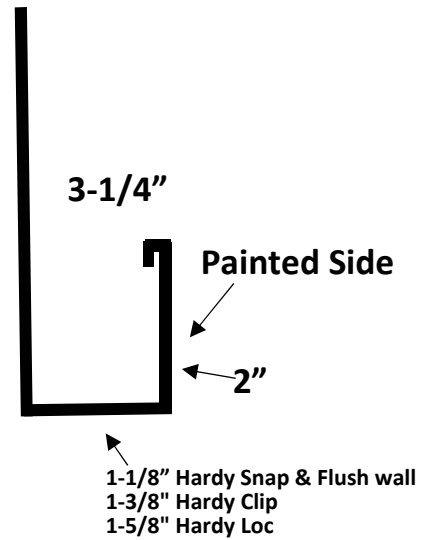

SS- 2" J Channel 10'

Non-Returnable