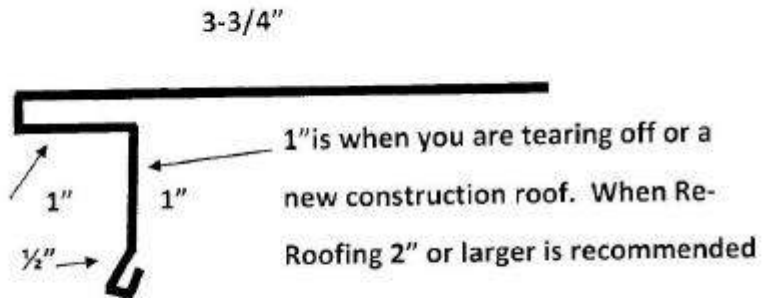

# **Hardy Standing Seam Trims**

**We can bend  
custom trims to  
your specs.**

**ALL Trims are 10' in  
length.**

**ALL STANDING SEAM TRIMS ARE NOT-RETURNABLE**

# New Style Standing Seam Gable Trim (Hidden Fastener, Comes with Z-Bar)

Drip Edge