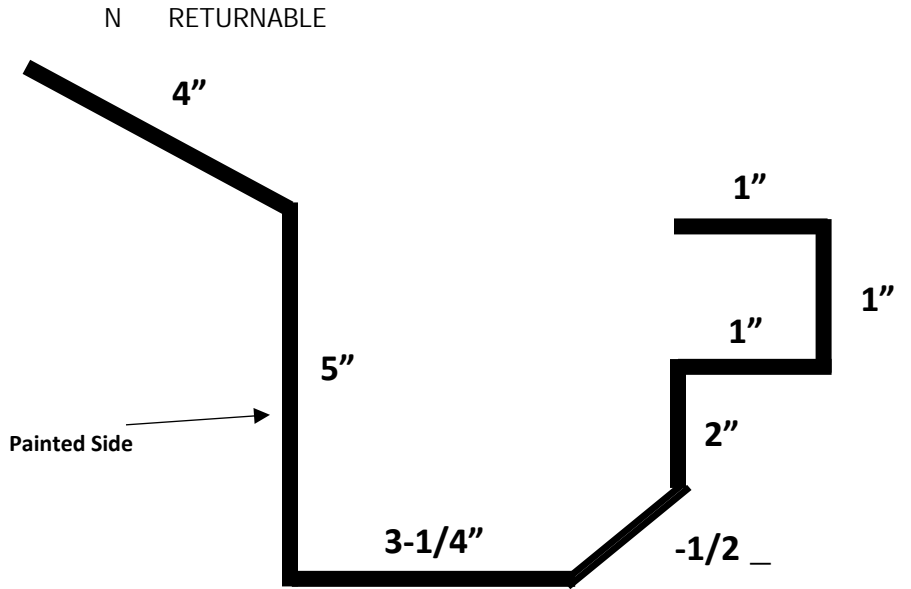

Box Gutter 29ga, 26ga, 24ga, or 22ga

Does not include Ends, you will need to fabricate your own ends using a hand bender.

StandingSeamExposedFastenerTrim

EXNew ConstructionDrip 10 [
Non-Returnable