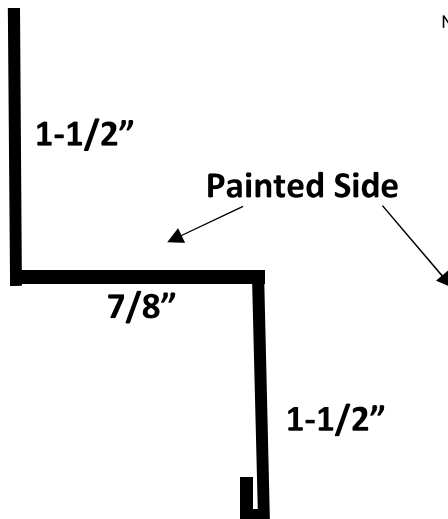

HardyRib & EconoRib Trims

We can also bend custom trims.

Tolerance of 1/8" plus or minus on ALL TRIMS.

All trims made 10ft 2in, unless otherwise noted.

Trims that are marked "Non-Returnable" are made to order items. Once the product has been made you can not return, exchange, or cancel the order for the item.

Does not include side wall flashing: 1pc is needed for 36" and 2pcs needed for 56"

Snow Guard 10'

Side Wall 10'

End/Head Wall 10'

Hardy Rib Trims

Overhead Door Trim 10'

Non Stocked Trim | No Returns or Exchanges

Pitch Change 10'

Non Stocked Trim

L Base Trim 10'

Non Stocked Trim

Gambrel Trim 10'

Non Stocked Trim

Rat Guard 10'

Z Bar 10'