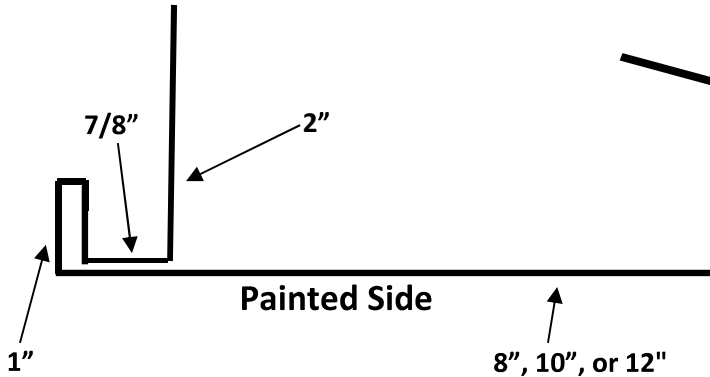

Inside Corner 10'

Non Stocked Trim | No Returns or Exchanges

Hardy Rib Trims

HR Chimney Pan

Non Stocked Trim | No Returns or Exchanges

36"x36" Chimney Back Pan (40" long)

56"x56" Chimney Back Pan (60" long)

Does not include side wall flashing: 1pc is needed for 36" and 2pcs needed for 56"

Snow Guard 10'

Side Wall 10'

End/Head Wall 10'

Hardy Rib Trims

Overhead Door Trim 10'

Non Stocked Trim | No Returns or Exchanges

Pitch Change 10'

Non Stocked Trim

L Base Trim 10'

Non Stocked Trim

Gambrel Trim 10'

Non Stocked Trim

Rat Guard 10'

Z Bar 10'