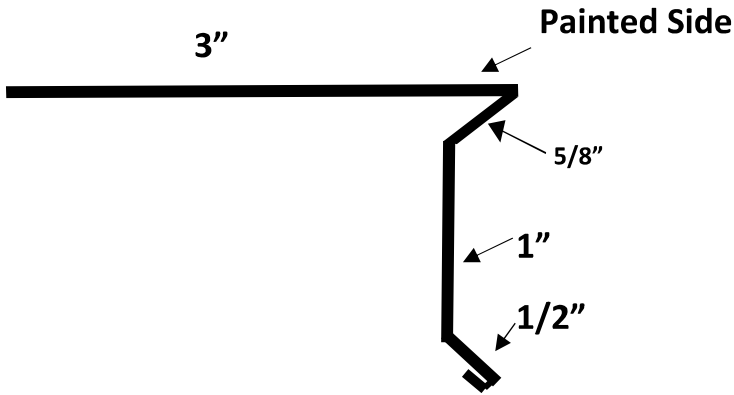

HardyRib & EconoRib Trims

We can also bend custom trims.

Tolerance of 1/8" plus or minus on ALL TRIMS.

All trims made 10ft 2in, unless otherwise noted.

Trims that are marked "Non-Returnable" are made to order items. Once the product has been made you can not return, exchange, or cancel the order for the item.

Please be sure the trim pieces are what you need before ordering these types of products.

Hardy Rib Trims

New T-Style Drip Edge 10'

Used for Tear offs or New Construction Roofs

1x3 Drip Edge 10'

Used for recovers on shingles or Furring