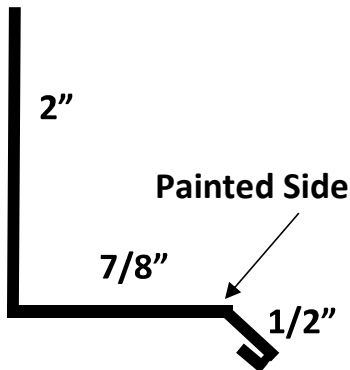

Rat Guard 10'

Non Stocked Trim

Gambrel Trim 10'