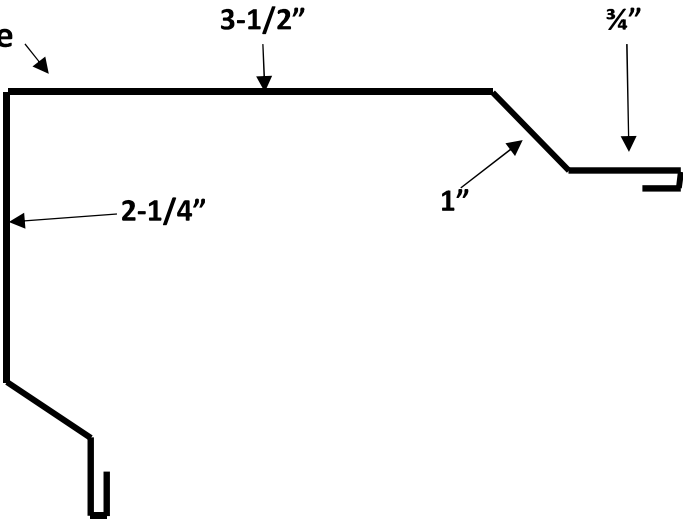

HardyRib & EconoRib Trims

We can also bend custom trims.

Tolerance of 1/8" plus or minus on ALL TRIMS.

All trims made 10ft 2in, unless otherwise noted.

Trims that are marked "Non-Returnable" are made to order items. Once the product has been made you can not return, exchange, or cancel the order for the item.

Please be sure the trim pieces are what you need before ordering these types of products.

Hardy Rib Trims

New T-Style Drip Edge 10'

Used for Tear offs or New Construction Roofs

1x3 Drip Edge 10'

Used for recovers on shingles or Furring

Valley Pan 10'

Non Stocked Trim | No Returns or Exchanges

Residential Corner/Gable 10' or 12'

Hardy Rib Trims

Ridge Cap

10' or 12' Lengths

Corner/Gable Trim w/beads

10' and 12'