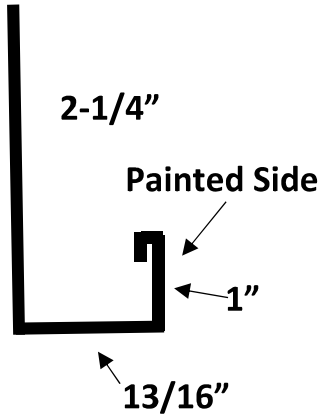

HardyRib & EconoRib Trims

We can also bend custom trims.

Tolerance of 1/8" plus or minus on ALL TRIMS.

All trims made 10ft 2in, unless otherwise noted.

Trims that are marked "Non-Returnable" are made to order items. Once the product has been made you can not return, exchange, or cancel the order for the item.

Pitch Change 10'

Non Stocked Trim

L Base Trim 10'

Non Stocked Trim

Gambrel Trim 10'

Non Stocked Trim

Rat Guard 10'

Z Bar 10'

Fascia 10'L

Non Stocked Trim | No Returns or Exchanges

Hardy Rib Trims

Mini J Channel 10'

Non Stocked Trim | No Returns or Exchanges

J Channel 10'

FJ Channel 10'

Non Stocked Trim | No Returns or Exchanges

*7/8" Used for Hardy Rib Siding to Hardy Rib Soffit
1/2" Used for Hardy Rib Siding to V groove Soffit*

HR-V Groove Soffit (Double 6) 10'L

Non Stocked Trim | No Returns or Exchanges