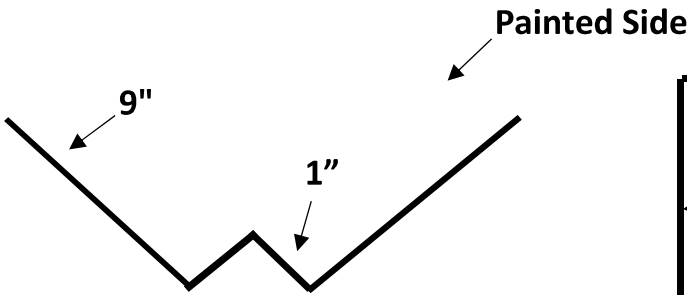

HardyRib & EconoRib Trims

We can also bend custom trims.

Tolerance of 1/8" plus or minus on ALL TRIMS.

All trims made 10ft 2in, unless otherwise noted.

Trims that are marked "Non-Returnable" are made to order items. Once the product has been made you can not return, exchange, or cancel the order for the item.

Please be sure the trim pieces are what you need before ordering these types of products.

Hardy Rib Trims

New T-Style Drip Edge 10'

Used for Tear offs or New Construction Roofs

1x3 Drip Edge 10'

Used for recovers on shingles or Furring

Valley Pan 10'

Non Stocked Trim | No Returns or Exchanges

Residential Corner/Gable 10' or 12'

Hardy Rib Trims

Ridge Cap

10' or 12' Lengths

Corner/Gable Trim w/beads

10' and 12'