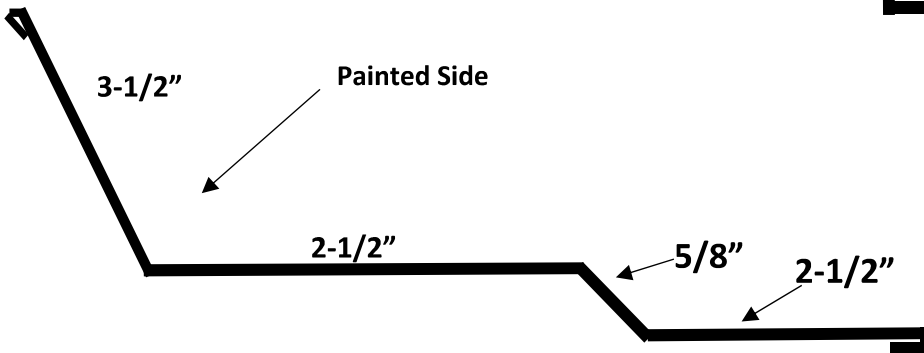

Does not include side wall flashing: 1pc is needed for 36" and 2pcs needed for 56"

Snow Guard 10'

Side Wall 10'

End/Head Wall 10'

Hardy Rib Trims

Overhead Door Trim 10'

Non Stocked Trim | No Returns or Exchanges