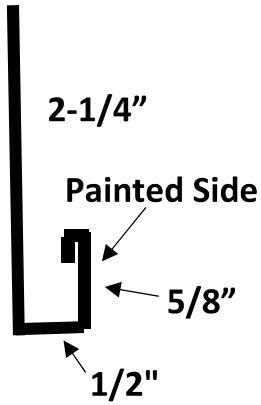

HardyRib & EconoRib Trims

We can also bend custom trims.

Tolerance of 1/8" plus or minus on ALL TRIMS.

All trims made 10ft 2in, unless otherwise noted.

Trims that are marked "Non-Returnable" are made to order items. Once the product has been made you can not return, exchange, or cancel the order for the item.

Pitch Change 10'

Non Stocked Trim

L Base Trim 10'

Non Stocked Trim

Gambrel Trim 10'

Non Stocked Trim

Rat Guard 10'

Z Bar 10'

Fascia 10'L

Non Stocked Trim | No Returns or Exchanges

Hardy Rib Trims

Mini J Channel 10'

Non Stocked Trim | No Returns or Exchanges

J Channel 10'

FJ Channel 10'

Non Stocked Trim | No Returns or Exchanges

*7/8" Used for Hardy Rib Siding to Hardy Rib Soffit
1/2" Used for Hardy Rib Siding to V groove Soffit*

HR-V Groove Soffit (Double 6) 10'L

Non Stocked Trim | No Returns or Exchanges