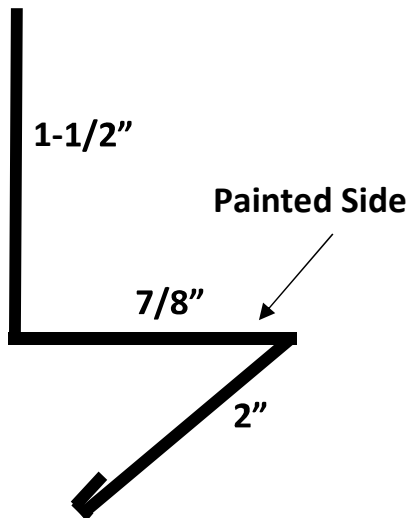

HardyRib & EconoRib Trims

We can also bend custom trims.

Tolerance of 1/8" plus or minus on ALL TRIMS.

All trims made 10ft 2in, unless otherwise noted.

Trims that are marked "Non-Returnable" are made to order items. Once the product has been made you can not return, exchange, or cancel the order for the item.

Pitch Change 10'

Non Stocked Trim

L Base Trim 10'

Non Stocked Trim

Gambrel Trim 10'

Non Stocked Trim

Rat Guard 10'

Z Bar 10'