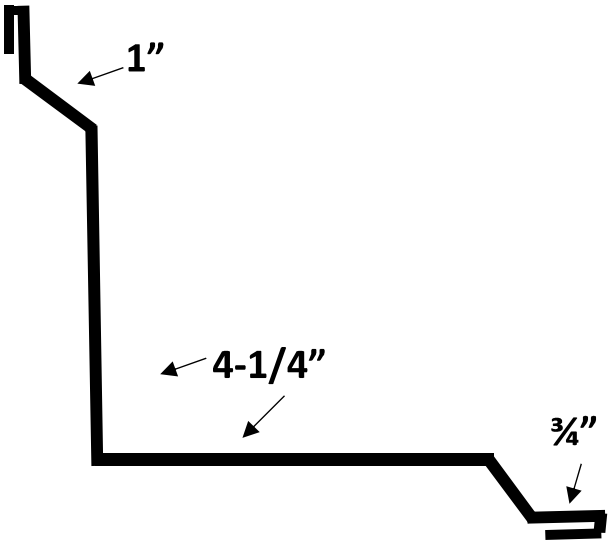

Please be sure the trim pieces are what you need before ordering these types of products.

Hardy Rib Trims

New T-Style Drip Edge 10'

Used for Tear offs or New Construction Roofs

1x3 Drip Edge 10'

Used for recovers on shingles or Furring

Valley Pan 10'

Non Stocked Trim | No Returns or Exchanges

Residential Corner/Gable 10' or 12'

Hardy Rib Trims

Ridge Cap

10' or 12' Lengths

Corner/Gable Trim w/beads

10' and 12'

Inside Corner 10'

Non Stocked Trim | No Returns or Exchanges

Hardy Rib Trims

HR Chimney Pan

Non Stocked Trim | No Returns or Exchanges

36"x36" Chimney Back Pan (40" long)

56"x56" Chimney Back Pan (60" long)