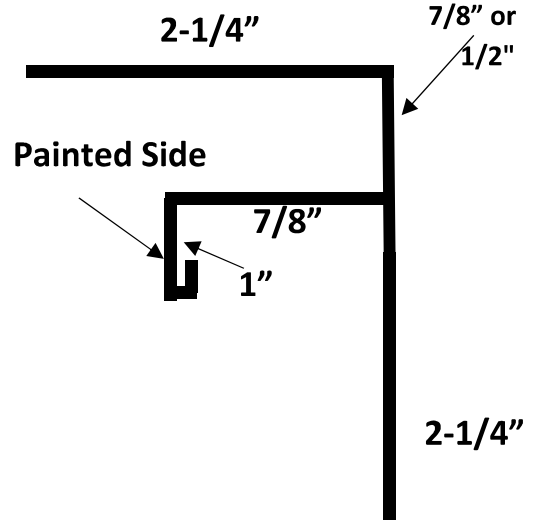

HardyRib & EconoRib Trims

We can also bend custom trims.

Tolerance of 1/8" plus or minus on ALL TRIMS.

All trims made 10ft 2in, unless otherwise noted.

Trims that are marked "Non-Returnable" are made to order items. Once the product has been made you can not return, exchange, or cancel the order for the item.

Fascia 10'L

Non Stocked Trim | No Returns or Exchanges

Hardy Rib Trims

Mini J Channel 10'

Non Stocked Trim | No Returns or Exchanges

J Channel 10'

FJ Channel 10'

Non Stocked Trim | No Returns or Exchanges

*7/8" Used for Hardy Rib Siding to Hardy Rib Soffit
1/2" Used for Hardy Rib Siding to V groove Soffit*

HR-V Groove Soffit (Double 6) 10'L

Non Stocked Trim | No Returns or Exchanges