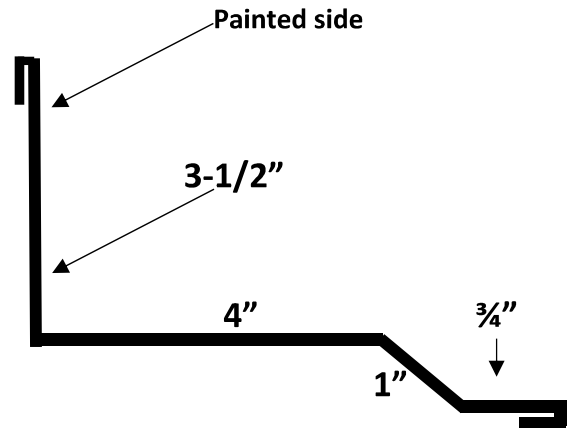

Side Wall 10'