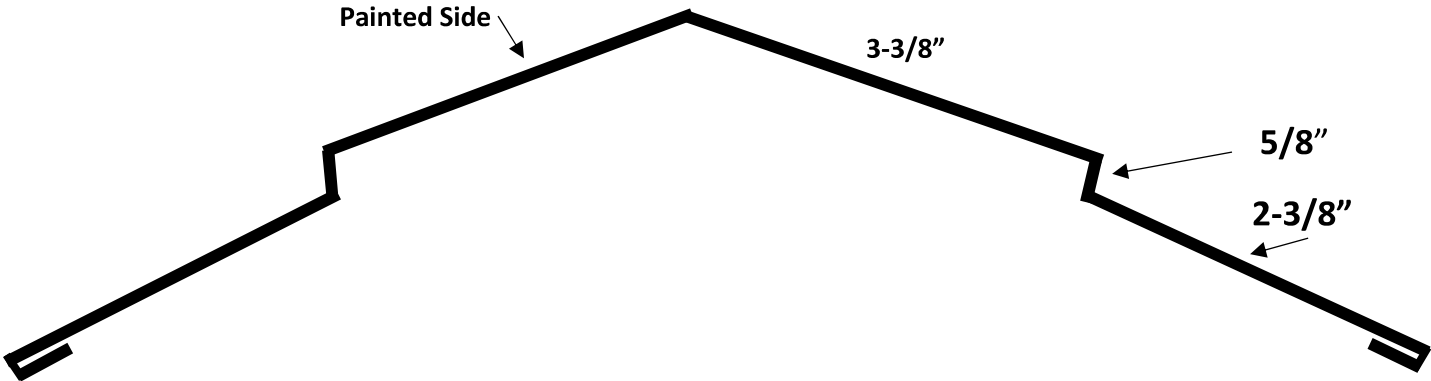

HardyRib & EconoRib Trims

We can also bend custom trims.

Tolerance of 1/8" plus or minus on ALL TRIMS.

All trims made 10ft 2in, unless otherwise noted.

Trims that are marked "Non-Returnable" are made to order items. Once the product has been made you can not return, exchange, or cancel the order for the item.

Please be sure the trim pieces are what you need before ordering these types of products.

Hardy Rib Trims

New T-Style Drip Edge 10'

Used for Tear offs or New Construction Roofs

1x3 Drip Edge 10'

Used for recovers on shingles or Furring

Valley Pan 10'

Non Stocked Trim | No Returns or Exchanges

Residential Corner/Gable 10' or 12'

Hardy Rib Trims

Ridge Cap

10' or 12' Lengths

Corner/Gable Trim w/beads

10' and 12'

Inside Corner 10'

Non Stocked Trim | No Returns or Exchanges

Hardy Rib Trims

HR Chimney Pan

Non Stocked Trim | No Returns or Exchanges

36"x36" Chimney Back Pan (40" long)

56"x56" Chimney Back Pan (60" long)