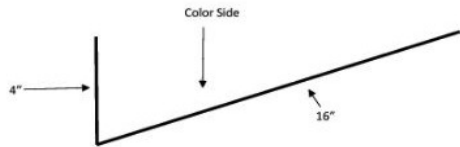

HardyRib & EconoRib Trims

We can also bend custom trims.

Tolerance of 1/8" plus or minus on ALL TRIMS.

All trims made 10ft 2in, unless otherwise noted.

Trims that are marked "Non-Returnable" are made to order items. Once the product has been made you can not return, exchange, or cancel the order for the item.

Valley Pan 10'

Non Stocked Trim | No Returns or Exchanges

Residential Corner/Gable 10' or 12'

Hardy Rib Trims

Ridge Cap

10' or 12' Lengths

Corner/Gable Trim w/beads

10' and 12'

Inside Corner 10'

Non Stocked Trim | No Returns or Exchanges

Hardy Rib Trims

HR Chimney Pan

Non Stocked Trim | No Returns or Exchanges

36"x36" Chimney Back Pan (40" long)

56"x56" Chimney Back Pan (60" long)

Does not include side wall flashing: 1pc is needed for 36" and 2pcs needed for 56"

Snow Guard 10'

Side Wall 10'

End/Head Wall 10'

Hardy Rib Trims

Overhead Door Trim 10'

Non Stocked Trim | No Returns or Exchanges