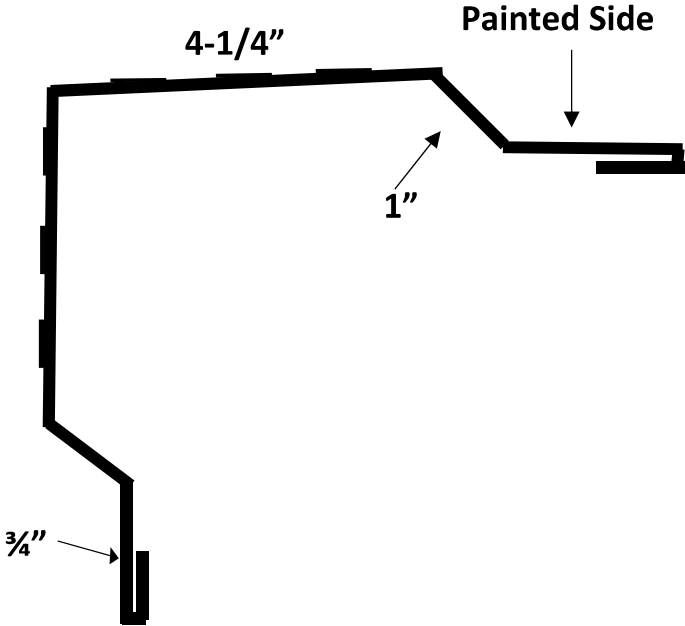

HardyRib & EconoRib Trims

We can also bend custom trims.

Tolerance of 1/8" plus or minus on ALL TRIMS.

All trims made 10ft 2in, unless otherwise noted.

Trims that are marked "Non-Returnable" are made to order items. Once the product has been made you can not return, exchange, or cancel the order for the item.

Please be sure the trim pieces are what you need before ordering these types of products.

Hardy Rib Trims

New T-Style Drip Edge 10'

Used for Tear offs or New Construction Roofs

1x3 Drip Edge 10'

Used for recovers on shingles or Furring

Valley Pan 10'

Non Stocked Trim | No Returns or Exchanges

Residential Corner/Gable 10' or 12'

Hardy Rib Trims

Ridge Cap

10' or 12' Lengths

Corner/Gable Trim w/beads

10' and 12'

Inside Corner 10'

Non Stocked Trim | No Returns or Exchanges

Hardy Rib Trims

HR Chimney Pan

Non Stocked Trim | No Returns or Exchanges

36"x36" Chimney Back Pan (40" long)

56"x56" Chimney Back Pan (60" long)