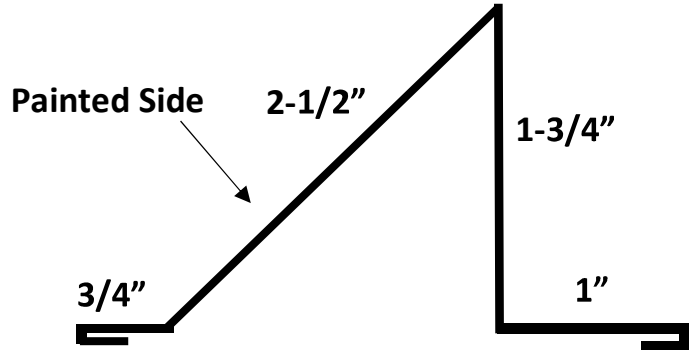

Snow Guard 10'