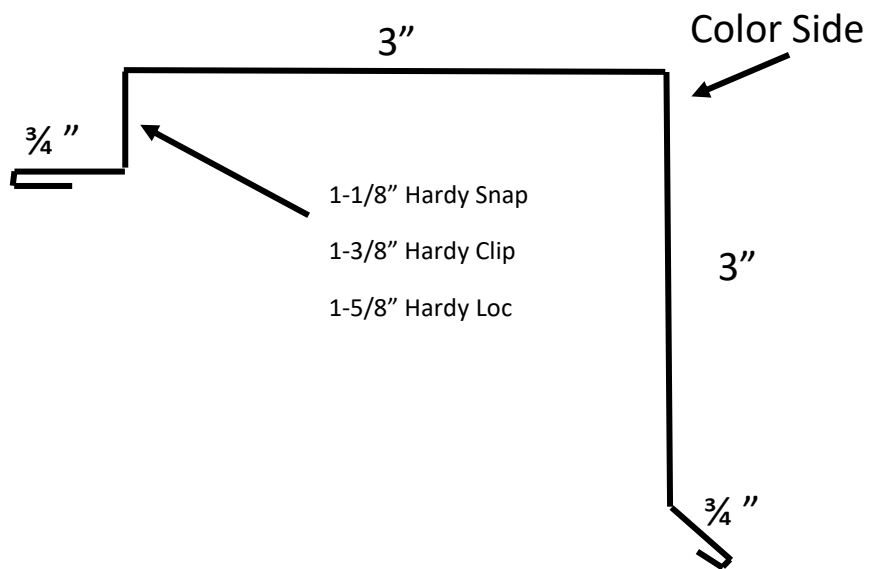

## EX-Ridge Cap 10'

Non-Returnable

Color Side

## EX-Gable Trim 10'

Non-Returnable