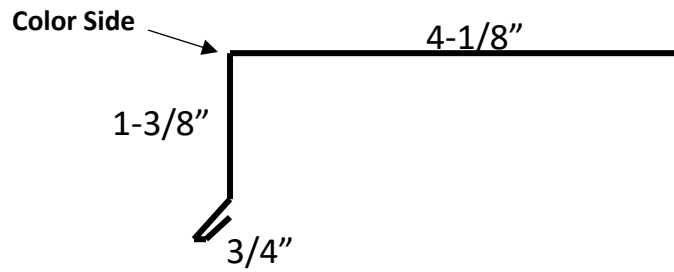

Standing Seam Exposed Fastener Trim

EX-New Construction Drip 10'

Non-Returnable