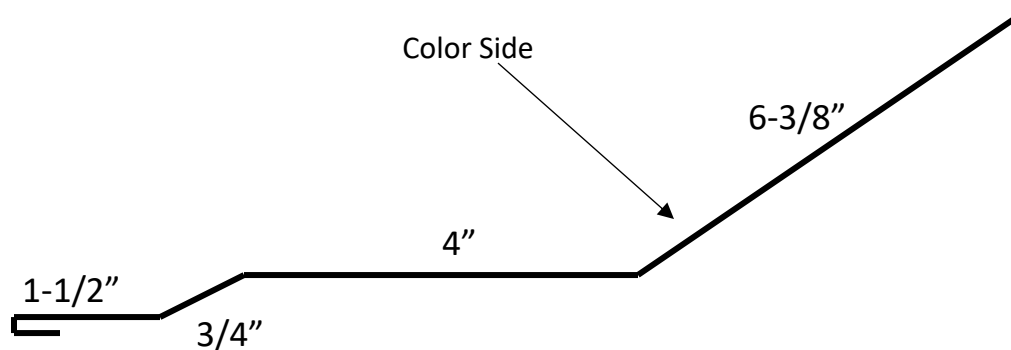

Standing Seam Exposed Fastener Trim

EX-Ridge Cap 10'

Non-Returnable

Color Side

EX-Gable Trim 10'

Non-Returnable

EX-Inside Transition/Pitch Break 10'

Non-Returnable