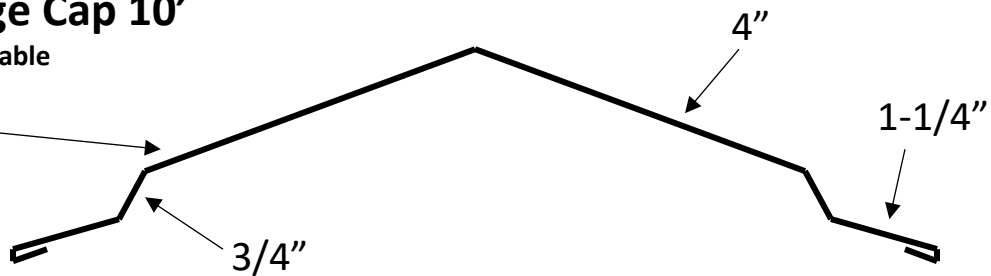

Standing Seam Exposed Fastener Trim

EX-Ridge Cap 10'

Non-Returnable

Color Side