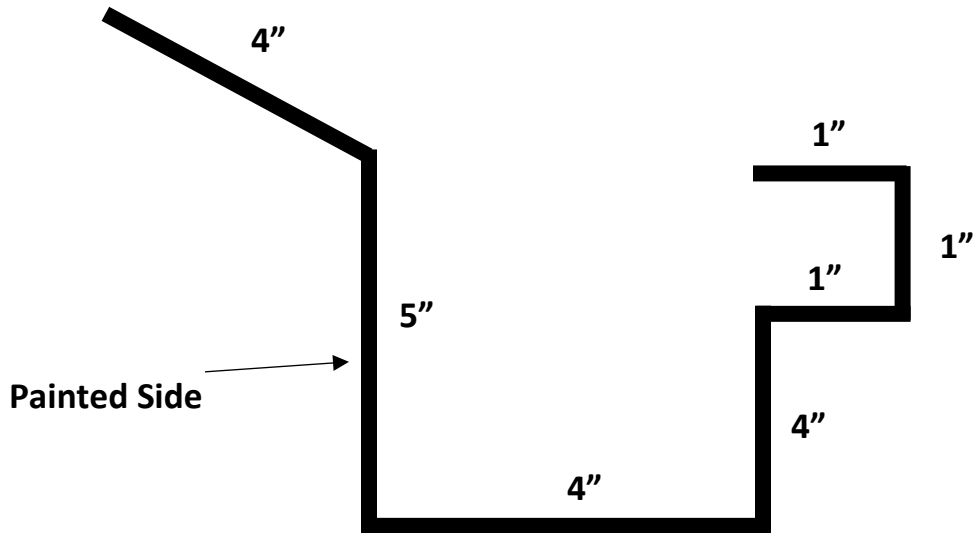

Does not include Ends, you will need to fabricate your own ends using a hand bender.

Does not include Hangers for attaching to roof.

Last Updated 2/25/16