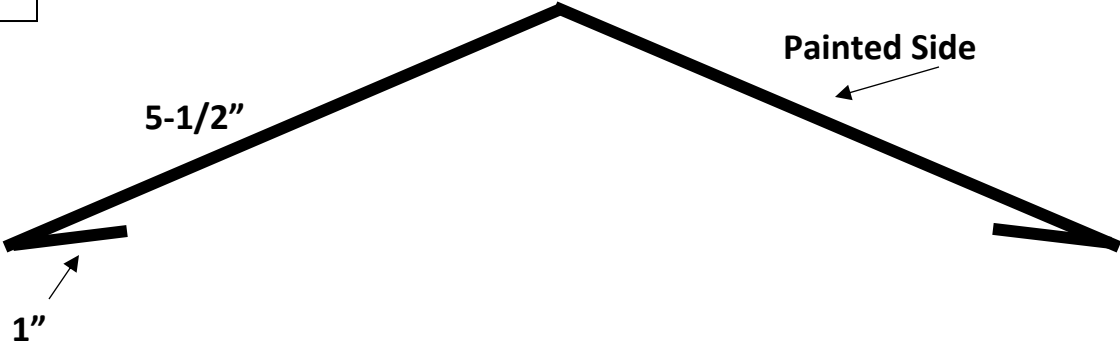

# **Hardy Standing Seam Trims**

**We can bend  
custom trims to  
your specs.**

**ALL Trims are 10' in  
length.**

**ALL STANDING SEAM TRIMS ARE NOT-RETURNABLE**

# New Style Standing Seam Gable Trim (Hidden Fastener, Comes with Z-Bar)

Drip Edge

# Hardy Standing Seam Trims

ALL STANDING SEAM TRIMS ARE NOT RETURNABLE

Ridge Cap