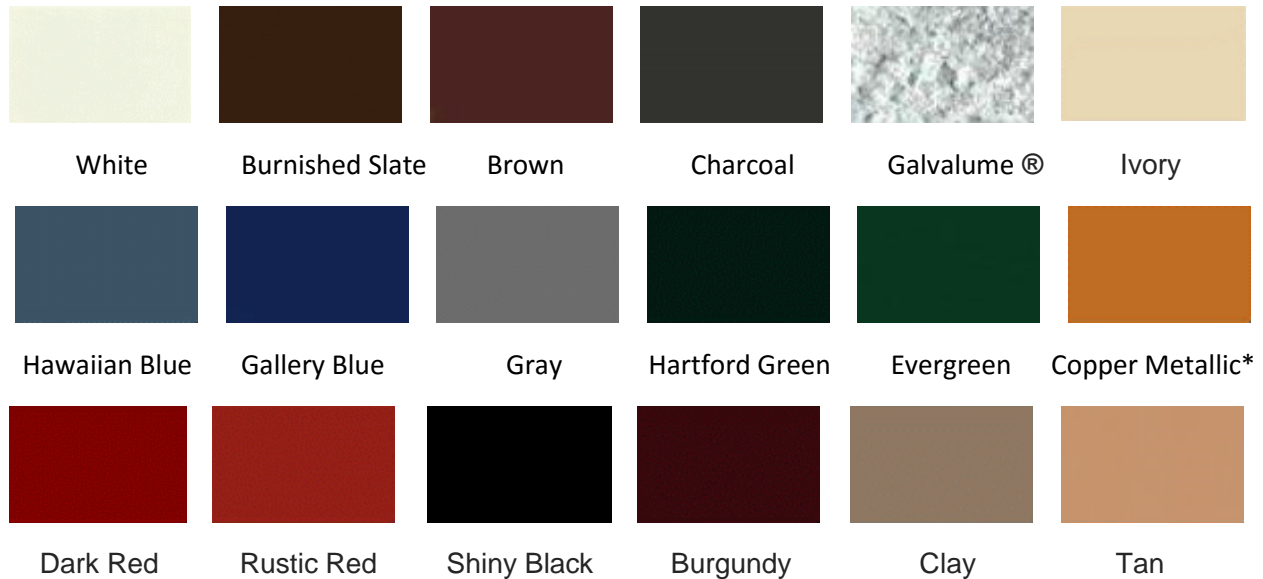

**COLOR CHART 26 GAUGE**

**AVAILABLE LIFETIME PAINT AND STEEL WARRANTY COLORS**

\*Premium Color Upcharge for Copper Metallic

**Mid-Michigan Metal Sales G3336 S Dort Hwy, Burton, MI 48529 (810)744-0344**

**Mid-Michigan Metal Sales 45854 Mast St., Ste. 103, Plymouth, MI 48170 (734)656-8800**

Actual colors may vary from samples shown. Actual samples available in store. In stock colors are in coil form, lead times for processing an order vary from 7-14 days on average. In stock color availability may change without notice. Oil canning is an inherent part of light gauge cold formed metal products and is not cause for panel rejection.