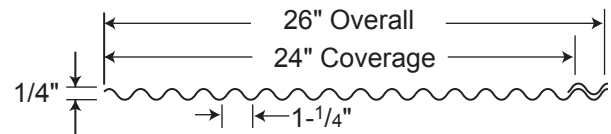

Features and Benefits

Class A UL Fire Rating is available

CATEGORY	CHARACTERISTIC	TEST METHOD	PURPOSE	RESULT
ENVIRONMENTAL		UL 790	Standard for Standard Test Methods for Fire Tests of Roof Coverings